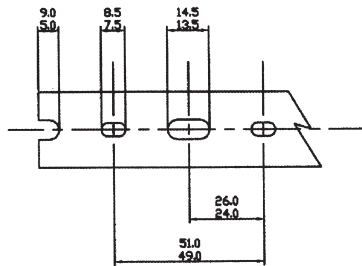

**Two Meters Long - Sold in Box Quantities Only**

Ideal for use with slimmer terminal blocks. Improves the appearance of panels.

0.39" slot pitch - 0.16" slot width

20 sizes available in Gray or White

UL and CSA approved & RoHS compliant

## 3/4 - 2" INCH DUCT (25-50mm)