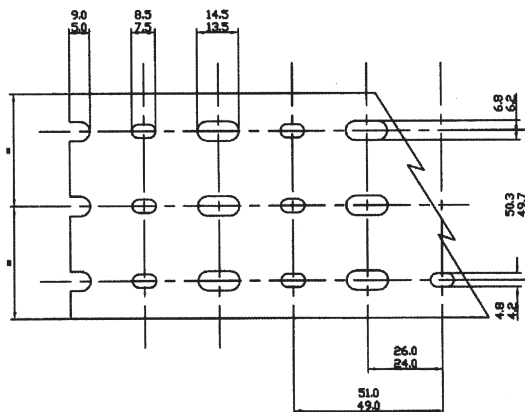

3 - 5" INCH DUCT (75-150mm)

Our wire duct meets all major international standards including , , and .

Material: Self-extinguishing lead-free PVC

Surface Temperature: +5°F to +140°F (-15°C to +60°C)

Standards: Base slots to DIN 43659

Flammability: Class 1 (UL94-V0)

Length: 2 meters

Color: White & Gray RAL 7030

Toll-Free 888.222.9570 FAX 773.442.0135

www.dinmountingrail.com