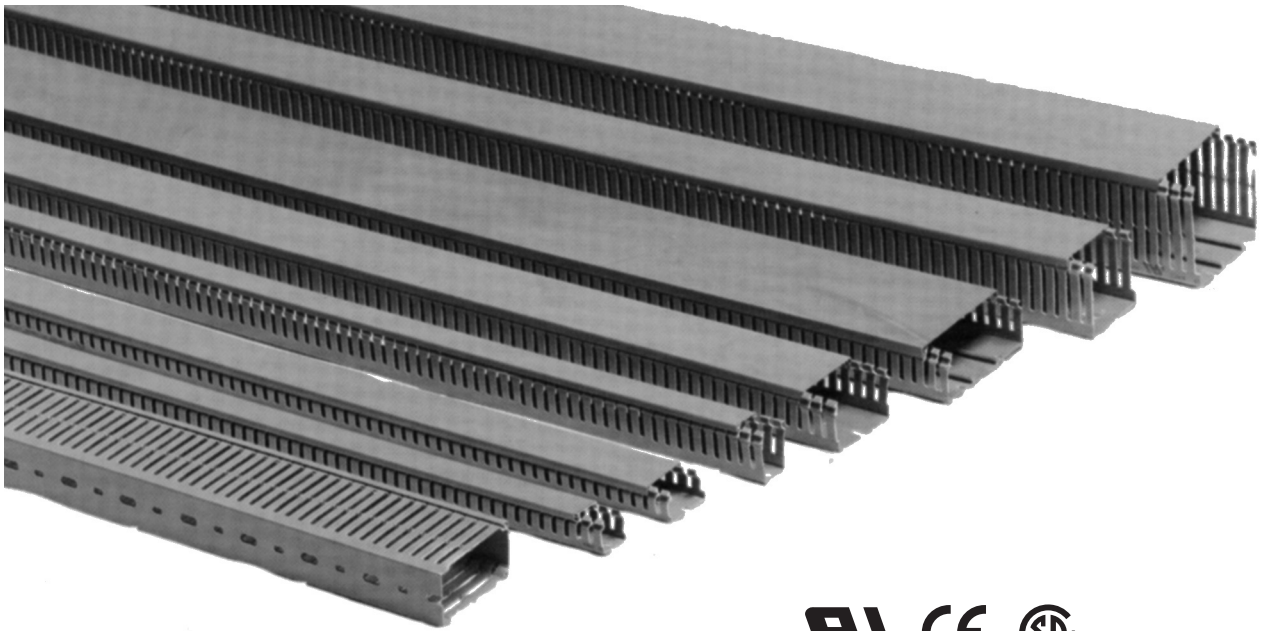

# WIRE DUCT

E-Rail offers a complete line of competitively priced RoHS compliant wire duct. Manufactured to the level of quality you expect, our duct comes in both white and gray, high-density or low-density, and most common sizes.

**Two Meters Long - Sold in Box Quantities Only**

Wide fingers provide additional cable support. Terminal wires can be rerouted easily.

0.79" slot pitch - 0.31" slot width

23 sizes available in Gray or White

**Two Meters Long - Sold in Box Quantities Only**

Ideal for use with slimmer terminal blocks. Improves the appearance of panels.

0.39" slot pitch - 0.16" slot width

20 sizes available in Gray or White

UL and CSA approved & RoHS compliant