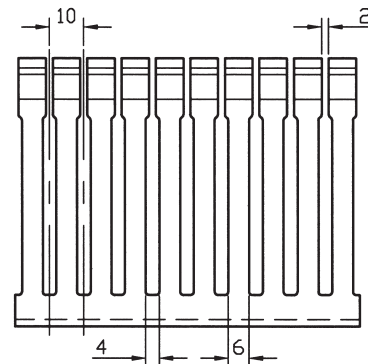

**Two Meters Long - Sold in Box Quantities Only**

Ideal for use with slimmer terminal blocks. Improves the appearance of panels.

0.39" slot pitch - 0.16" slot width

20 sizes available in Gray or White

UL and CSA approved & RoHS compliant

## 3/4 - 2" INCH DUCT (25-50mm)