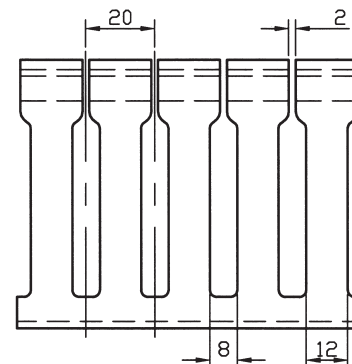

3 - 5" INCH DUCT (75-150mm)

Our wire duct meets all major international standards including , , and .

Material: Self-extinguishing lead-free PVC

Surface Temperature: +5°F to +140°F (-15°C to +60°C)

Standards: Base slots to DIN 43659

Flammability: Class 1 (UL94-V0)

Length: 2 meters

Color: White & Gray RAL 7030

Toll-Free 888.222.9570 FAX 773.442.0135

www.dinmountingrail.com